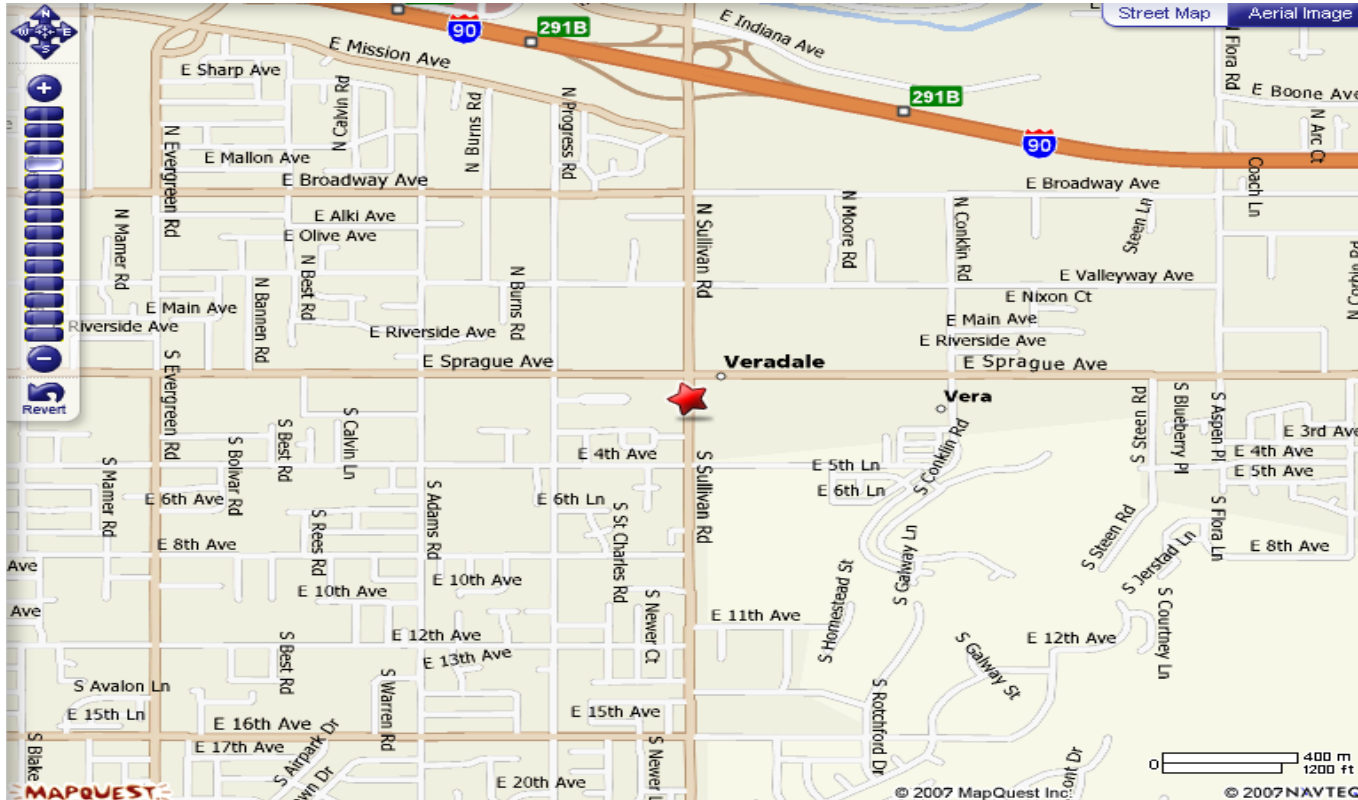

Directions to the BAT Exam Facility in Spokane

125 S. Sullivan Road – Spokane Valley, WA 99037

The BAT Exam Facility is located at 125 Sullivan Road, behind the Walgreens Drug Store.

The property sign identifying the WETRC Spokane Facility is visible from Sullivan Road. The facility is located in a mini-strip mall.

FROM THE WEST

Take I-90 East
 Take the Sullivan Road Exit (291-B)
 Turn right onto N. Sullivan Road
 Shortly after crossing E. Sprague Avenue, turn left at the WETRC sign (just past Walgreens)

FROM THE EAST

Take I-90 West
 Take the Sullivan Road Exit (291-B)
 Turn slight left to take the Sullivan Road southbound ramp
 Turn left onto N. Sullivan Road
 Shortly after crossing E. Sprague Avenue, turn left at the WETRC sign (just past Walgreens)

[Best Western Pheasant Hill](#)
 12415 E Mission Avenue – Spokane Valley
 (509) 926-7432

For visual help in locating the building, adjacent businesses include B&B Driving School and Liberty Tax. These businesses are also listed on the mini strip mall sign.